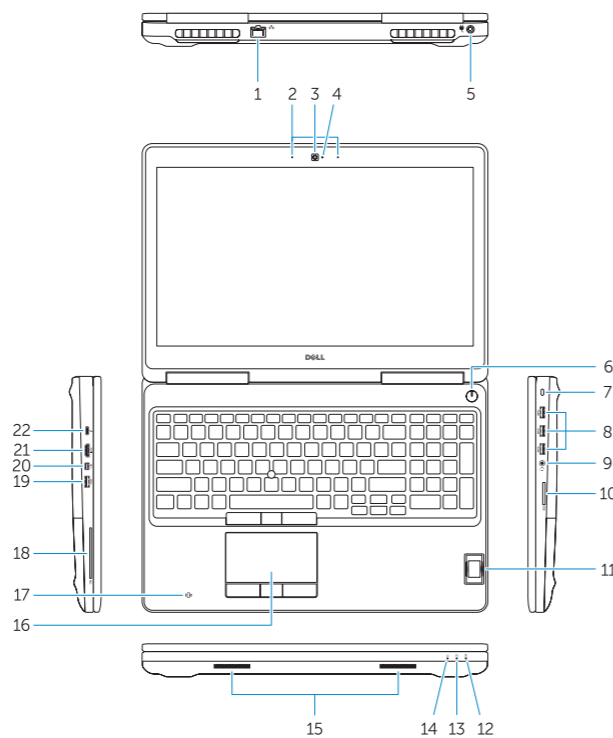

## Features

功能部件 | 功能 | 外觀 | 기능

1. Network connector
2. Microphone (optional)
3. Camera (optional)
4. Camera-status light (optional)
5. Power connector
6. Power button
7. Security-cable slot
8. USB 3.0 connector
9. Headset connector
10. Memory card reader
11. Fingerprint reader (optional)
12. Fingerprint reader (optional)
13. Hard-drive activity light
14. Power-status light